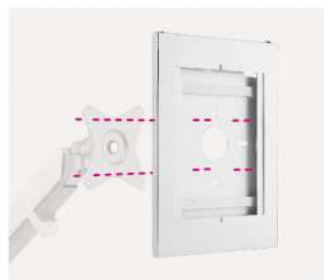

SH 3201B

Tablet Display Kiosk

For 9.7" & 10.2" iPad, 10.5" iPad Air (Gen 3), 10.5" iPad Pro, 10.1" Samsung Galaxy Tab A (2019)

Samsung® and Samsung® product names / Apple® and Apple® product names referred to on the package and product information are trademarks or registered trademarks of Samsung Electronics Co., Ltd. / Apple Computer, Inc.. All other product names and services may be trademarks or service marks of their respective owners.

Easily Attach to the Wall
for quick installation.

VESA 75x75 Compatible
for different applications.

Lockable Anti-Theft Design
for additional security.

Cable Management
keeps wiring organized.